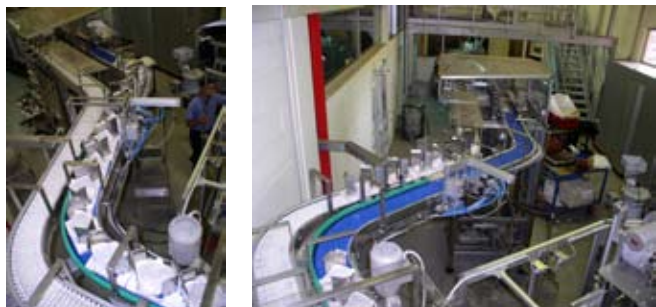

M.C. PLAST

FUNZIONALITA'

McPlast è una gamma di trasportatori modulari a catena che ben si adatta ad ogni esigenza di prodotto e di configurazione linea anche nelle condizioni piu' critiche in quanto offre una serie completa di tratti rettilinei, curvilinei e inclinati, dotabili di una serie completa di elementi accessori.

FUNCTIONS

McPlast is a range of modular chain-conveyors which can suit any product need and layout, also in very critical ambience conditions, by offering a series of rectilinear, curvilinear and inclined modules. Each of them can be equipped with a complete range of accessories.